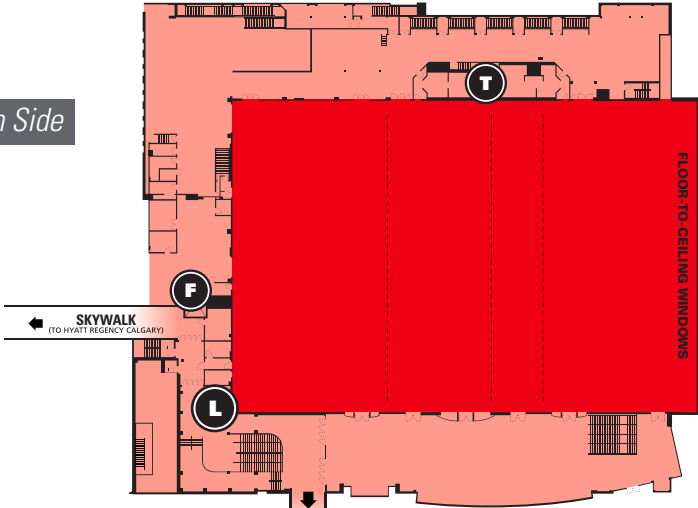

EXHIBITION HALL *Upper Level*

(7th Avenue SE)

North Side

Stephen Avenue
(8th Avenue SE)

1st Street SE

Centre Street
South

GLEN *Upper Level*

MACLEOD *Lower Level*

South Side

IDEATION CENTRE *Main Level*

9th Avenue SE

CTCC Legend

-  Toilets
-  Lift
-  Freight Elevator
-  Guest Services