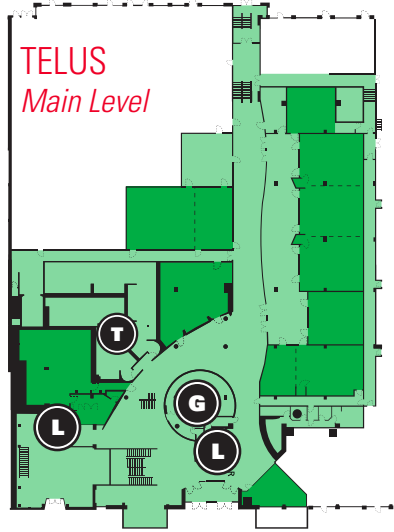

EXHIBITION HALL *Upper Level*

(7th Avenue SE)

North Side

Stephen Avenue
(8th Avenue SE)

1st Street SE

Centre Street
South

GLEN *Upper Level*

MACLEOD *Lower Level*

South Side

IDEATION CENTRE *Main Level*

9th Avenue SE

CTCC Legend

-  Toilets
-  Lift
-  Freight Elevator
-  Guest Services