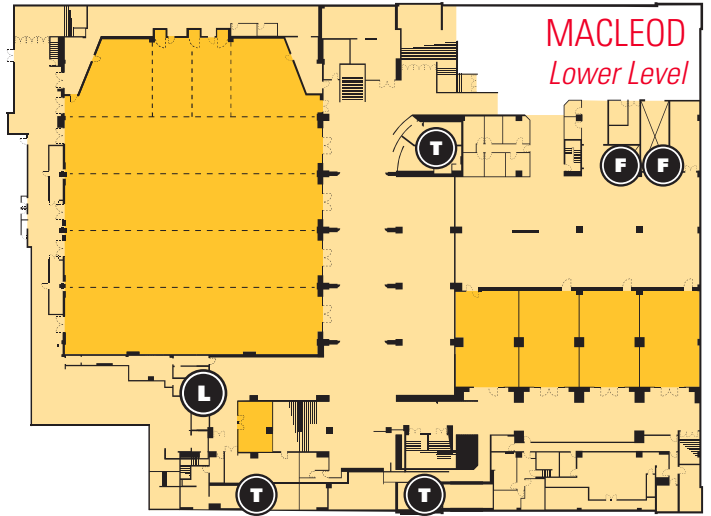

EXHIBITION HALL *Upper Level*

(7th Avenue SE)

North Side

Stephen Avenue
(8th Avenue SE)

1st Street SE

Centre Street
South

GLEN *Upper Level*

MACLEOD *Lower Level*

South Side

IDEATION CENTRE *Main Level*

9th Avenue SE

CTCC Legend

-  Toilets
-  Lift
-  Freight Elevator
-  Guest Services