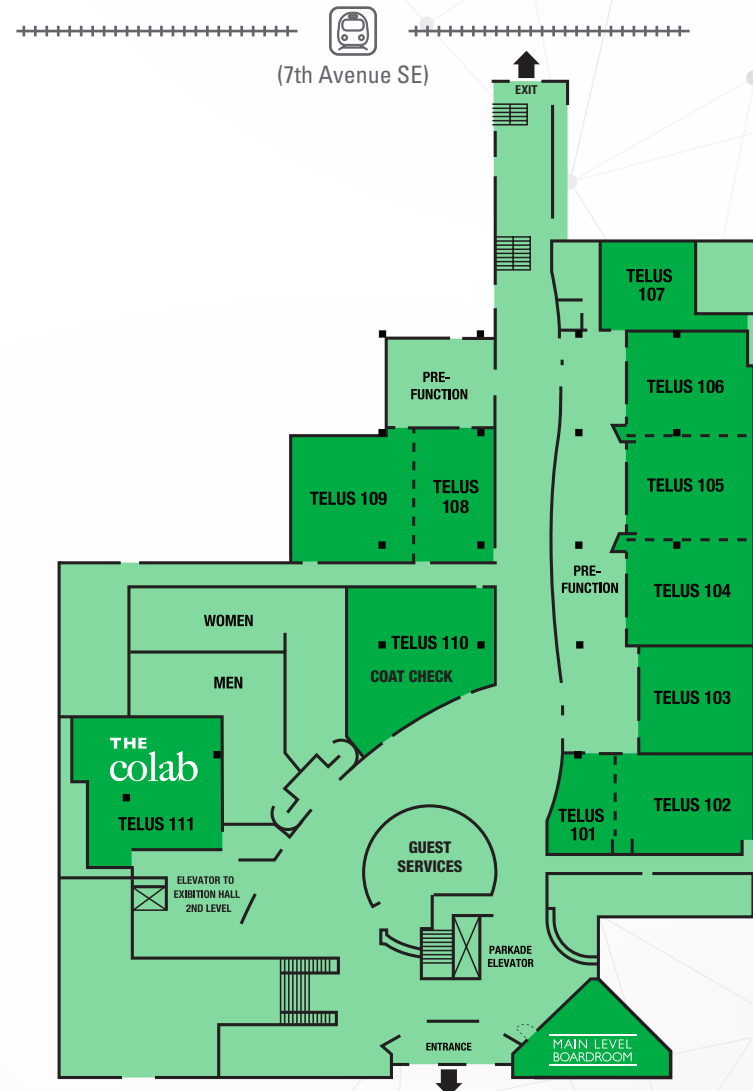

North Side Main Level

- Highly flexible for gatherings of all sizes
- Guest Services provides business services to attendees requiring last minute assistance
- Home to Colab and Main Level Boardroom

The TELUS Rooms provide the ultimate in flexibility for a meeting or conference. Ideal for events that require concurrent session planning, the TELUS Rooms have flexible room configurations and a spacious foyer.

Adjacent pre-function areas are glass-enclosed for privacy while keeping the space open and welcoming. It's the ideal location for registration, refreshments or receptions.

Stephen Avenue - 8th Avenue SE